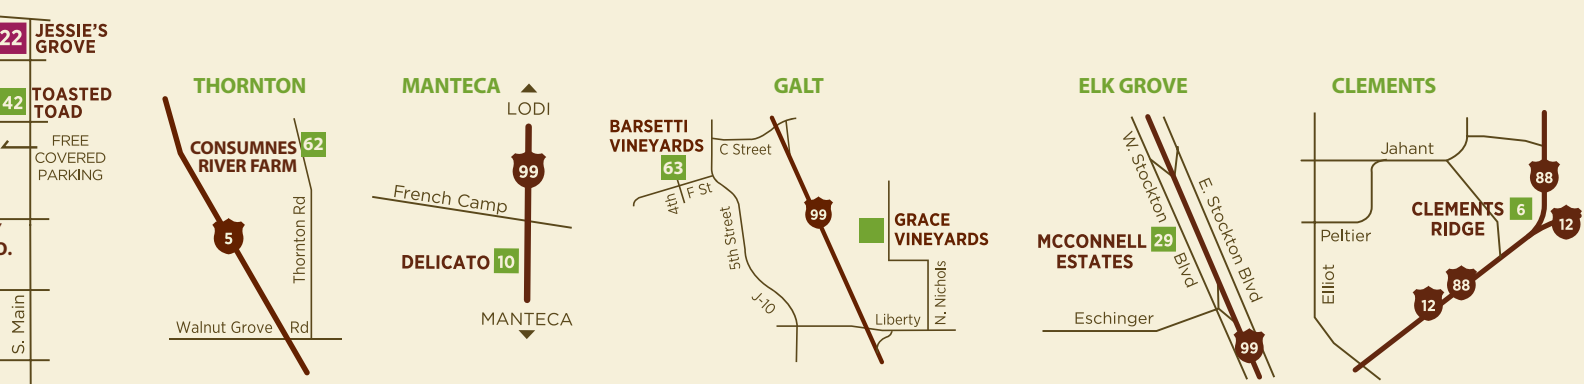

Tasting: Daily 10:30am-4:30pm

Tours: Daily 9:30am & 1:30pm

BY APPOINTMENT ONLY

E2 Family Winery

e2familywinery.com, 209-334-5911

Grace Vineyards

28001 N. Nichols Rd., Galt
gracevineyards.net, 916-447-3774

Peltier Station

LoCA Map courtesy of Lodi Winegrape Commission. Amendments made with permission.

additional

WINERIES & TASTING ROOMS

Numbers indicate location on map

49 Akin Estates

Located at Woodbridge Uncorked
18911 Lower Sacramento Rd.,
Woodbridge, 209-365-7575
woodbridgeuncorked.com