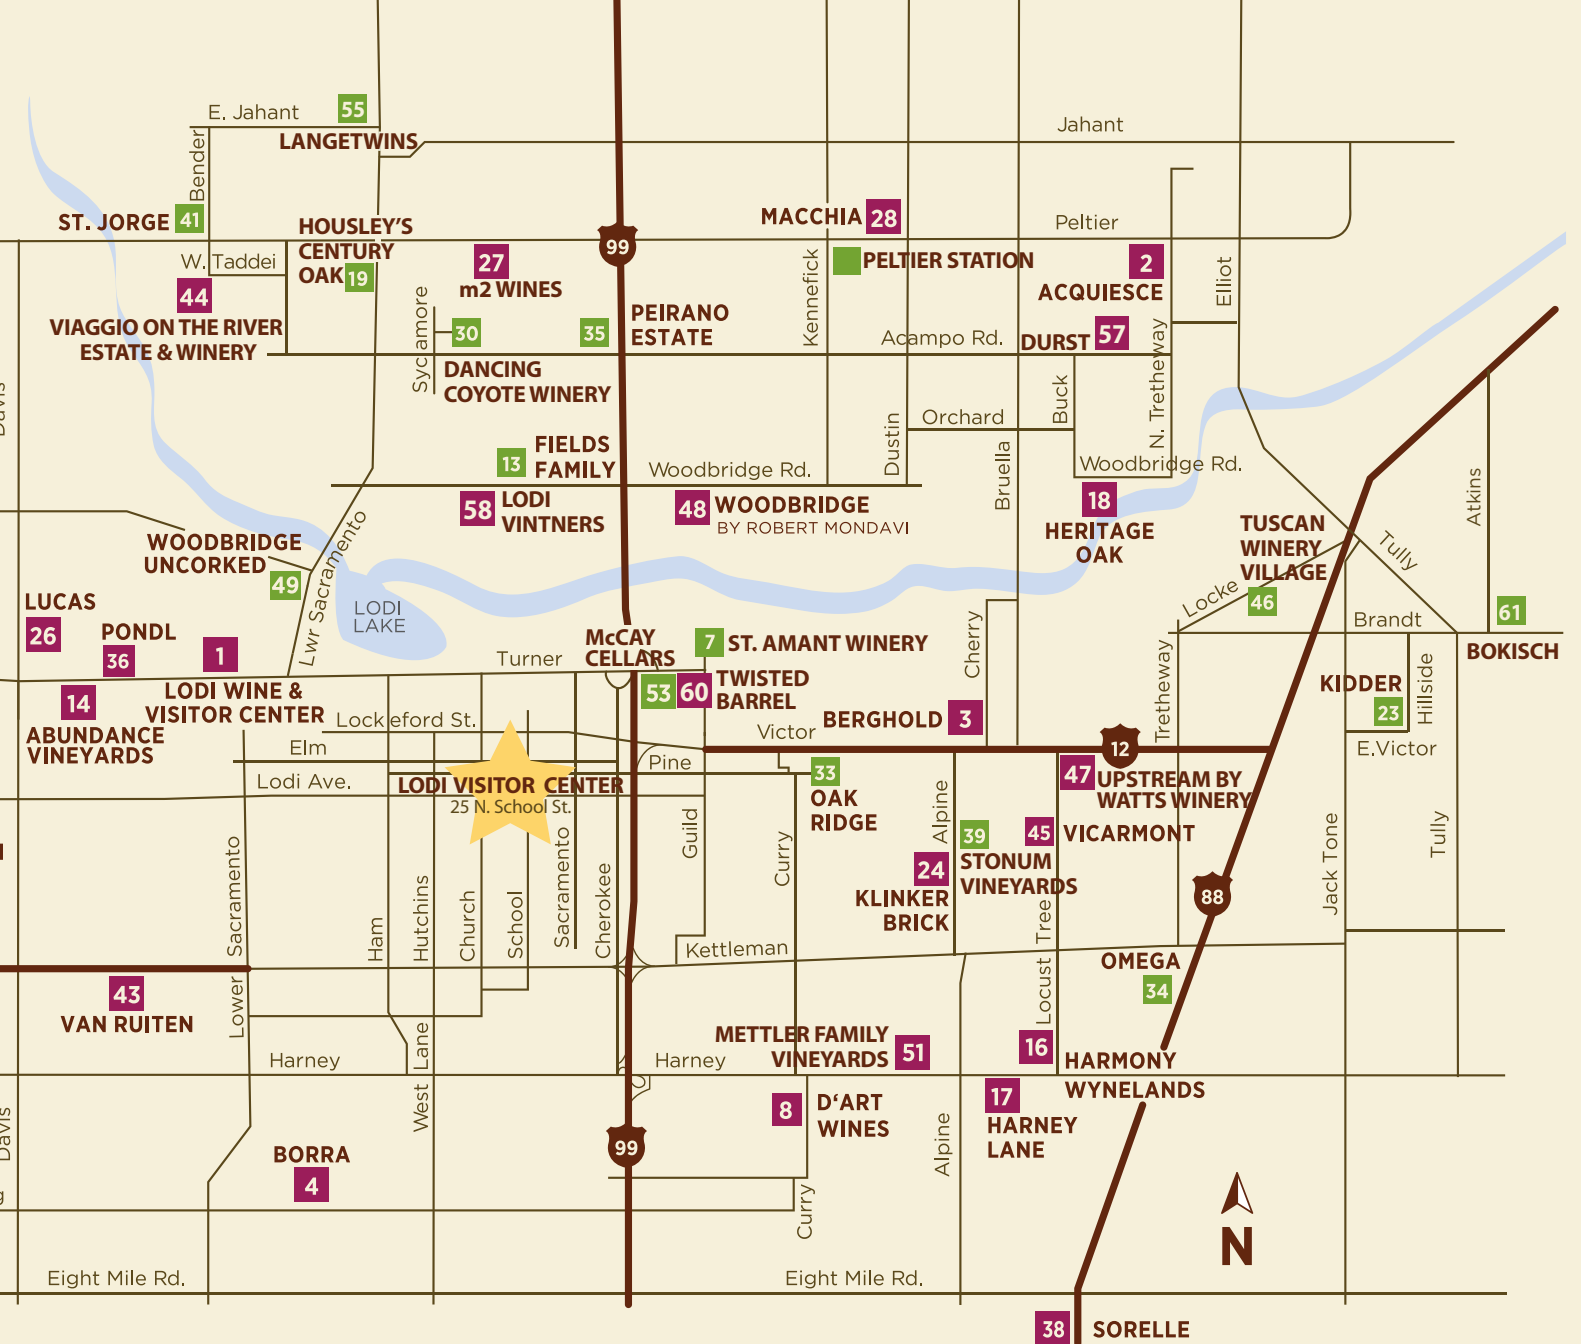

Tasting: Daily 10:30am-4:30pm

Tours: Daily 9:30am & 1:30pm

BY APPOINTMENT ONLY

E2 Family Winery

e2familywinery.com, 209-334-5911

Grace Vineyards

28001 N. Nichols Rd., Galt
gracevineyards.net, 916-447-3774

Peltier Station

LoCA Map courtesy of Lodi Winegrape Commission. Amendments made with permission.

additional

WINERIES & TASTING ROOMS

Numbers indicate location on map

49 Akin Estates

Located at Woodbridge Uncorked
18911 Lower Sacramento Rd.,
Woodbridge, 209-365-7575
woodbridgeuncorked.com